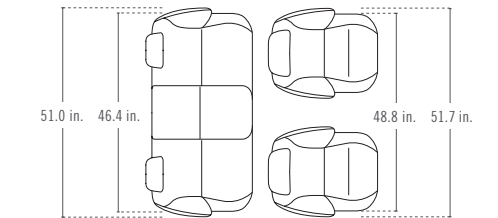

VOLUME (SAE)

Interior Volume	103.3 cubic ft.
Passenger Volume	86.2 cubic ft.
Cargo volume (rear seats up)	17.2 cubic ft.
Cargo volume (rear seats down)	47.0 cubic ft.