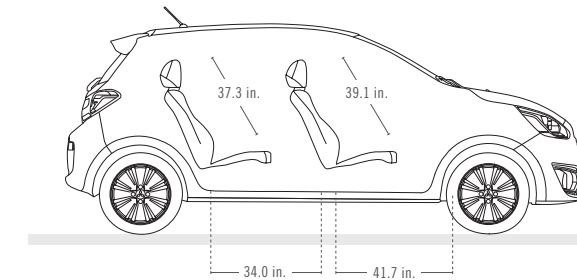

The numbers indicate interior colors / trims available with exterior vehicle color.

EXTERIOR DIMENSIONS

Overall length	149.4 in.
Wheelbase	96.5 in.
Track, Front	56.3 in.
Track, Rear	55.7 in.

INTERIOR DIMENSIONS (SAE)