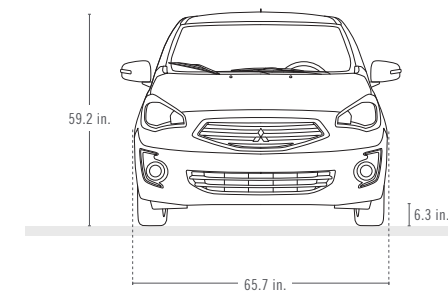

EXTERIOR DIMENSIONS

Overall height	59.2 in.
Overall width	65.7 in.
Ground clearance	6.3 in.