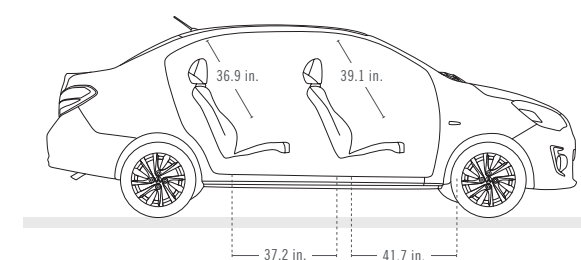

The numbers indicate interior colors / trims available with exterior vehicle color.

EXTERIOR DIMENSIONS

Overall length	169.5 in.
Wheelbase	100.4 in.
Track, Front	56.9 in.
Track, Rear	56.3 in.

INTERIOR DIMENSIONS (SAE)