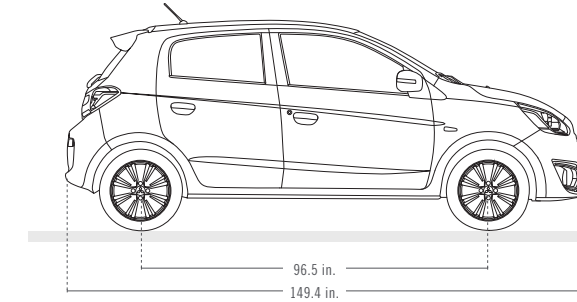

The numbers indicate interior colors / trims available with exterior vehicle color.

EXTERIOR DIMENSIONS

Overall length	149.4 in.
Wheelbase	96.5 in.
Track, Front	56.3 in.
Track, Rear	55.7 in.

INTERIOR DIMENSIONS (SAE)