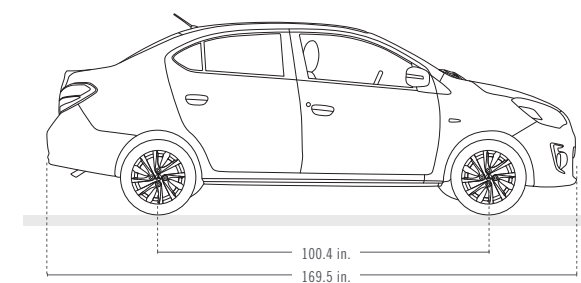

The numbers indicate interior colors / trims available with exterior vehicle color.

EXTERIOR DIMENSIONS

Overall length	169.5 in.
Wheelbase	100.4 in.
Track, Front	56.9 in.
Track, Rear	56.3 in.

INTERIOR DIMENSIONS (SAE)