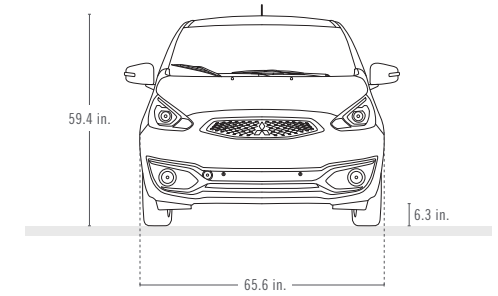

EXTERIOR DIMENSIONS

Overall height	59.4 in.
Overall width	65.6 in.
Ground clearance	6.3 in.