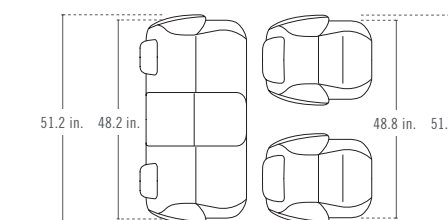

EXTERIOR DIMENSIONS

Overall height	59.2 in.
Overall width	65.7 in.
Ground clearance	6.3 in.